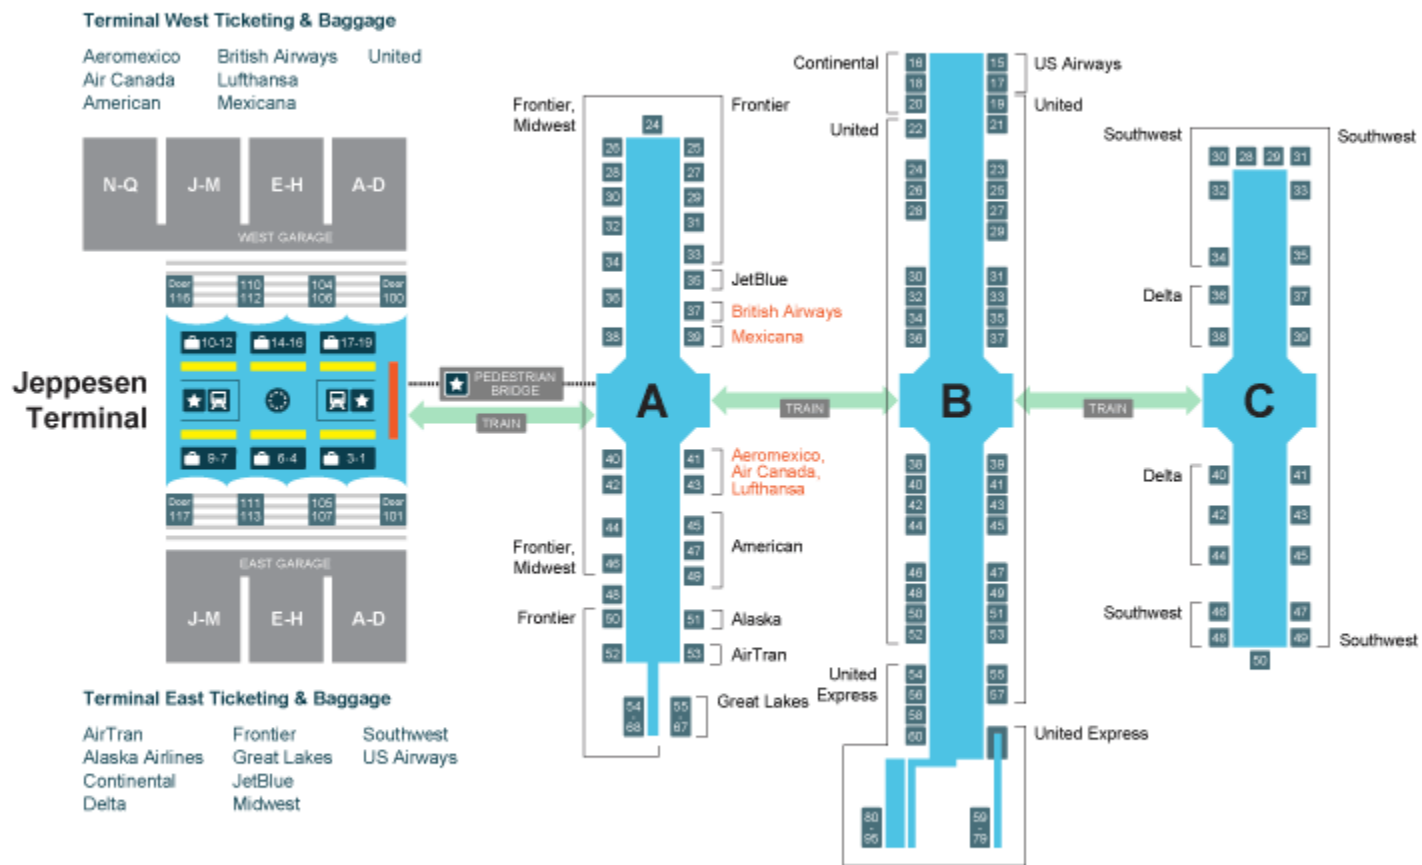

# AIRPORT LAYOUT

For more information, please call (303) 342-2200

- Security Screening Areas (Levels 5 & 6)
- Access To Train (Level 5)
- "Mountain Mirage" Fountain (Level 5)
- 10-12 Baggage Claim Carousels (Level 5)
- Ticket Counters (Level 6)
- International US Customs Arrivals (Level 5)
- Airline Name International Airline (Gates)

# Nonstop Destinations Served from Denver (DEN)

Some destinations served seasonally / Indicates international destination / \*Service begins December 2011 / \*\*Service begins January 2012 / \*\*\*Service begins May 2012 / Updated 10-05-11 / Source: Official Airline Guide (OAG) Schedule Tables

## Scheduled Airlines